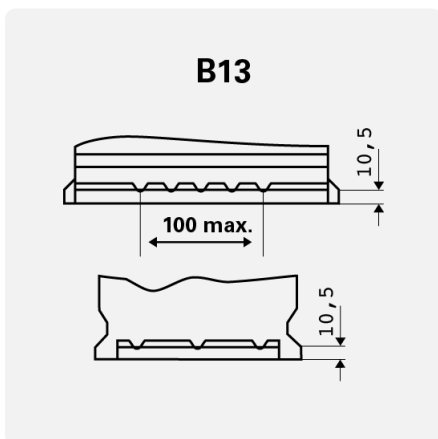

Engineered with precision and expertise in Germany.

Maintenance-free

Maintenance-free battery designed to deliver dependable performance for your vehicle.

DYNAMIC SLI

556400048K262

TECHNICAL DATA

Capacity:	56 Ah	CCA:	480 A
Voltage:	12 V	Dimensions (L/W/H):	242/175/190
Case Size:	H5/L2	Short Code:	C14
UK-Code:	027	ETN:	556400048
Weight filled:	13,7 kg	Base Hold-down:	B13
Layout:	0	Terminal Type:	1

DRAWINGS

Base Hold-down

Layout

Terminal Type