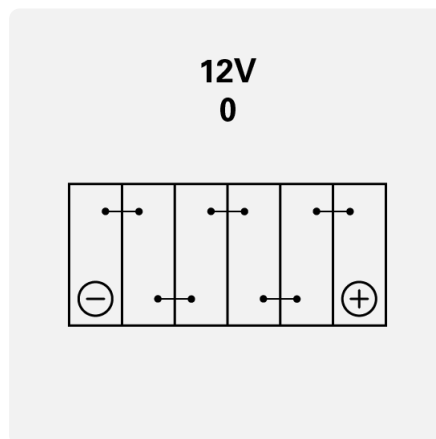

Engineered with precision and expertise in Germany.

Maintenance-free

Maintenance-free battery designed to deliver dependable performance for your vehicle.

DYNAMIC SLI

556400048K262

TECHNICAL DATA

Capacity:	56 Ah	CCA:	480 A
Voltage:	12 V	Dimensions (L/W/H):	242/175/190
Case Size:	H5/L2	Short Code:	C14
UK-Code:	027	ETN:	556400048
Weight filled:	13,7 kg	Base Hold-down:	B13
Layout:	0	Terminal Type:	1

DRAWINGS

Base Hold-down

Layout

Terminal Type