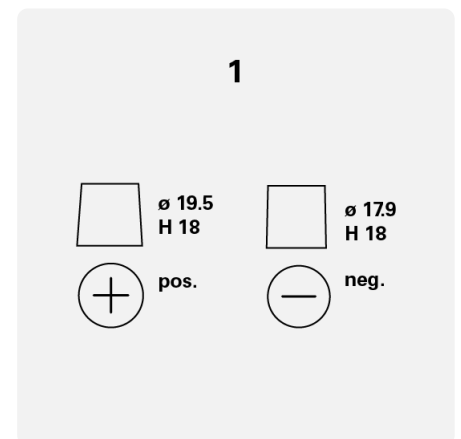

Engineered with precision and expertise in Germany.

Maintenance-free

Maintenance-free battery designed to deliver dependable performance for your vehicle.

DYNAMIC SLI

556400048K262

TECHNICAL DATA

Capacity:	56 Ah	CCA:	480 A
Voltage:	12 V	Dimensions (L/W/H):	242/175/190
Case Size:	H5/L2	Short Code:	C14
UK-Code:	027	ETN:	556400048
Weight filled:	13,7 kg	Base Hold-down:	B13
Layout:	0	Terminal Type:	1

DRAWINGS

Base Hold-down

Layout

Terminal Type